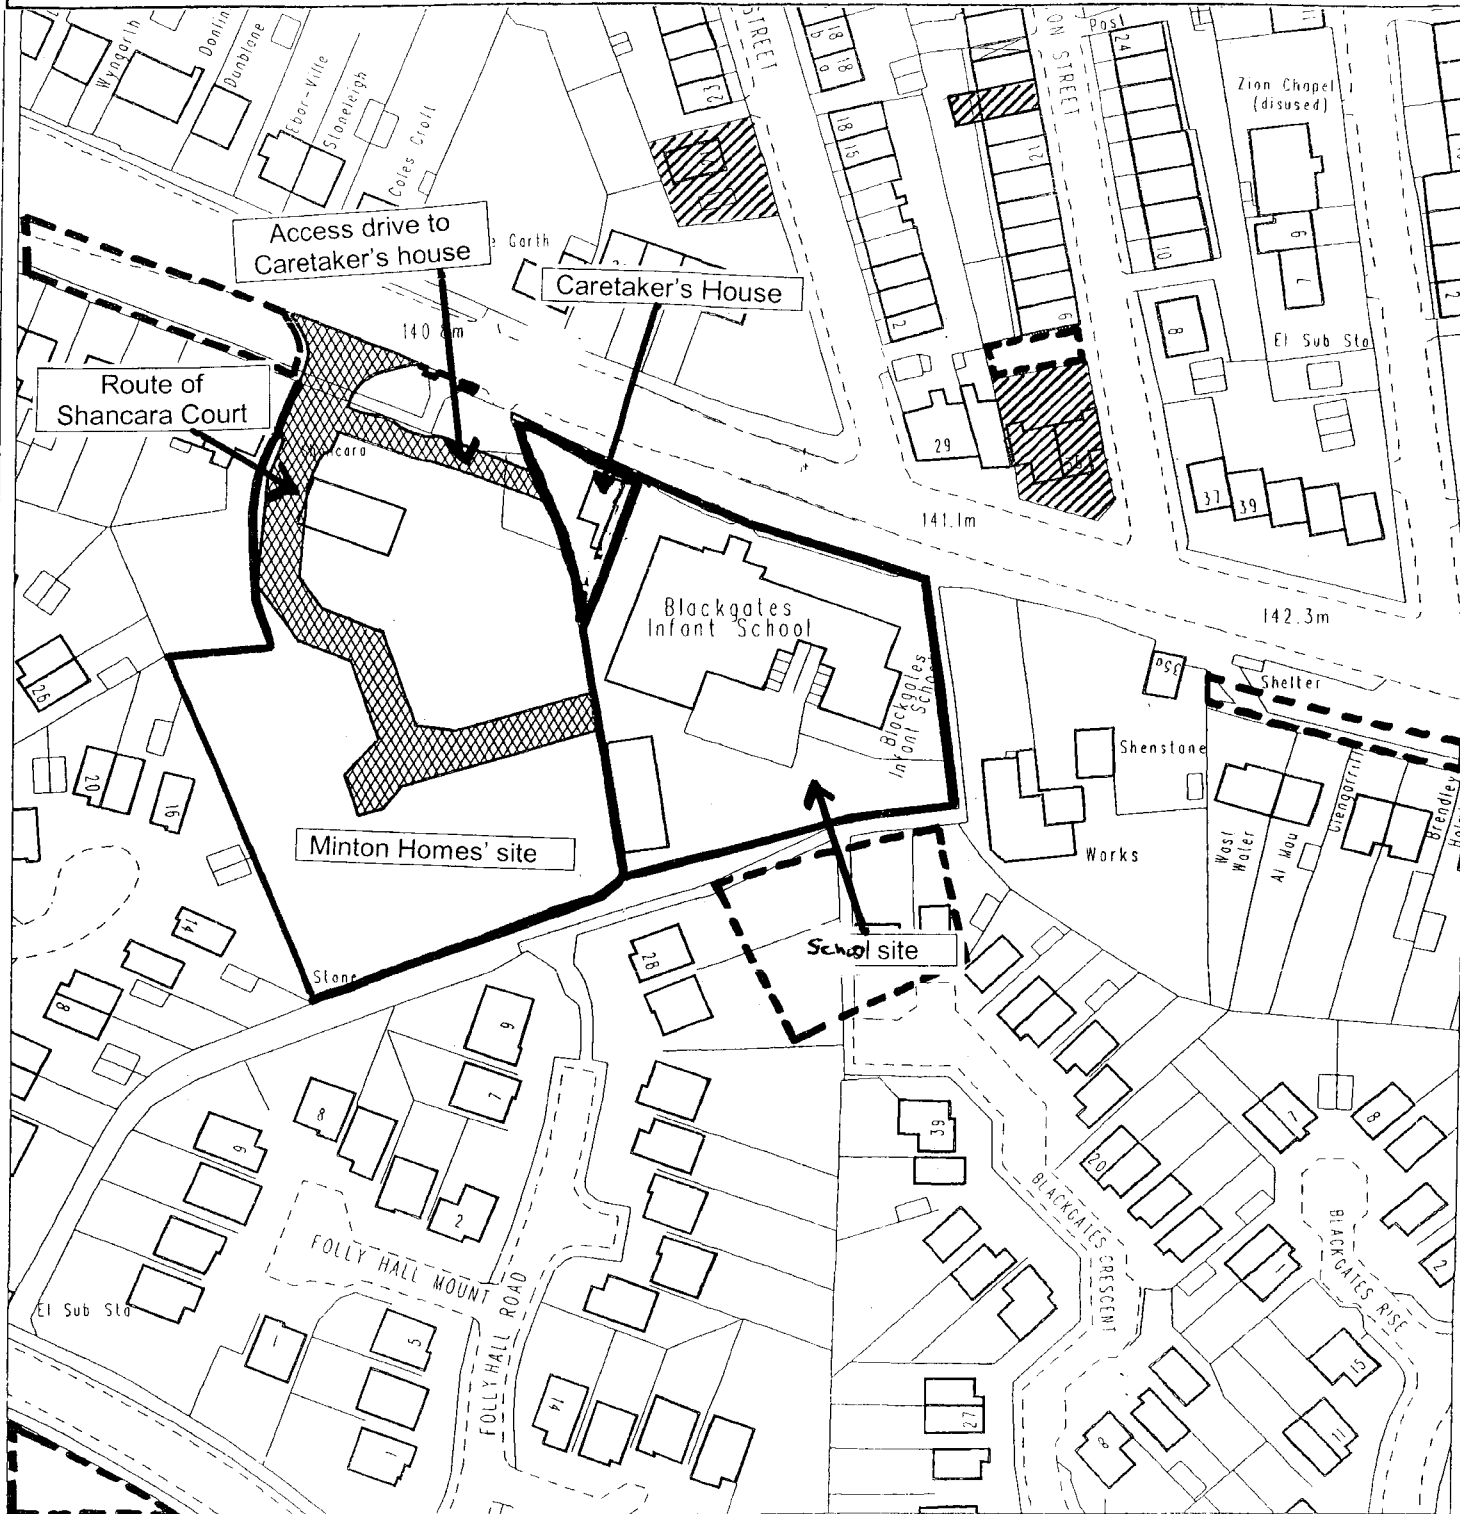

SUBJECT SITE

LAND OWNED BY
LEEDS CITY COUNCIL

LAND LEASED BY
LEEDS CITY COUNCIL

LAND SOLD BY
LEEDS CITY COUNCIL

LAND OWNED BY
APPLICANT

PROPOSED
ACCESS ROUTES

LAND AT
BLACKGATES INFANT SCHOOL
BRADFORD ROAD
TINGLEY WF3

PREP BY Ida039
 DATE 16/04/2003

OS No SE2826SW
 Scale 1: 1250